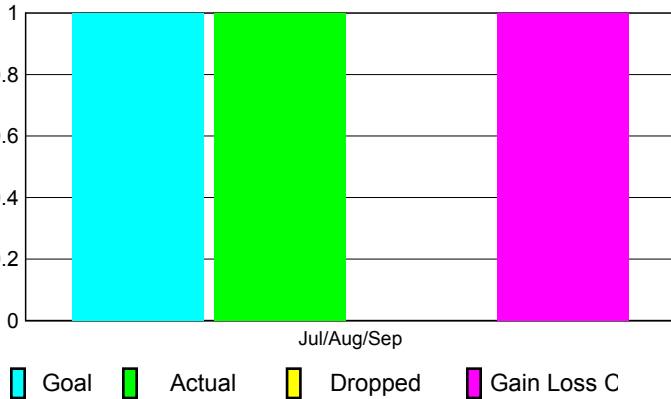

2010-2011 GMT Reports for District (or Undistricted) **District 323A1**

GMT: KAMLESH JAIN

Location: INDIA

GMT CA: 6

CLUBS

Club Results
2010-2011

Clubs
2009-2010

Month	New Club Goal	Actual New Clubs	Actual Dropped Clubs	Gain/Loss of Clubs	Gain/Loss of Clubs
Jul/Aug/Sep	1	1	0	1	0
Totals	1	1	0	1	0

Club Results 2010-2011

Goal, New, Dropped, Gain/Loss

Comparison of Club Gain/Loss

Current Year Compared to the Previous Year

YTD Status Quo Clubs 2010-2011

Status Quo Clubs Compared to Status Quo Members

MEMBERSHIP