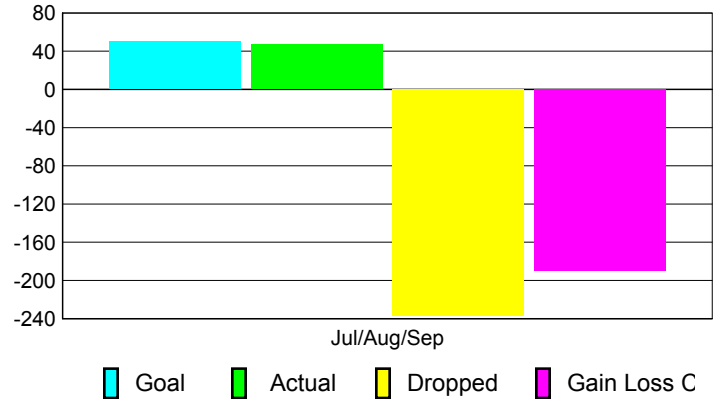

Membership Results 2010-2011

Goal, New, Dropped, Gain/Loss