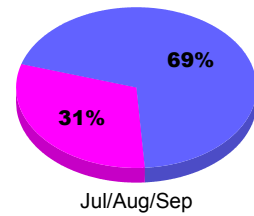

Membership Results
2010-2011

Membership
2009-2010

Month	Net Memb Goal	Actual New Memb	Actual Dropped Memb	Gain/Loss of Memb	Gain/Loss of Memb
Jul/Aug/Sep	50	47	-237	-190	-40
Totals	50	47	-237	-190	-40

Membership Results 2010-2011

Goal, New, Dropped, Gain/Loss

Comparison of Membership Gain/Loss

Current Year Compared to the Previous Year

Gender Comparison 2010-2011

■ Male ■ Female